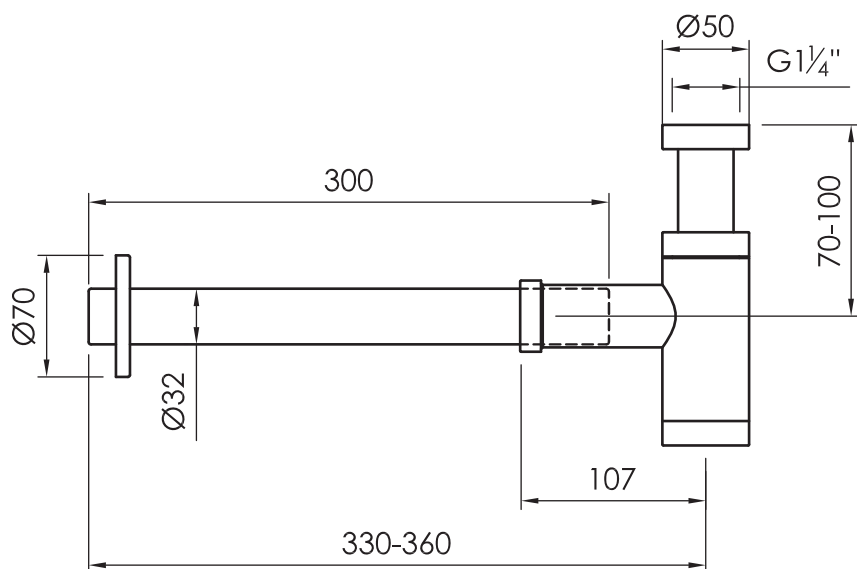

JEE-O siphon

Article code:

001-0020

● Brushed

001-0021

● Polished

001-0023

● Structured black

Connection:

G 1 ¼" (ø42mm / 1.6")

Dimension package:

L 27 x W 23 x H 7 cm

Total weight:

1,23 kg

Package weight:

0,26 kg